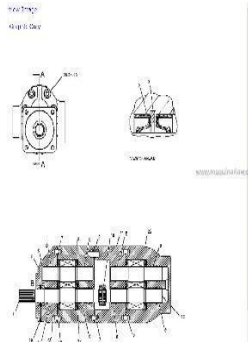

Venta de Maquinaria Industrial y Agrícola
Km 24 Carr. Alvaro Obregón
Cd. Cuauhtemoc, Chih.

Tels: (625) 586 6477 y 52 (625) 586 6412
Cels: (625) 590 8941 - (625) 115 4764 - (625) 134 4523
Cels: (625) 100 1010 - (625) 283 9741
E-mails: awiebe71@hotmail.com, ventas@maquinariaw.com.mx

No. Folio: 10949

BOMBA HIDRAULICA

CATERPILLAR

211-6626

BOMBA PARA DOMPE 78C Y DOMPE 785D,