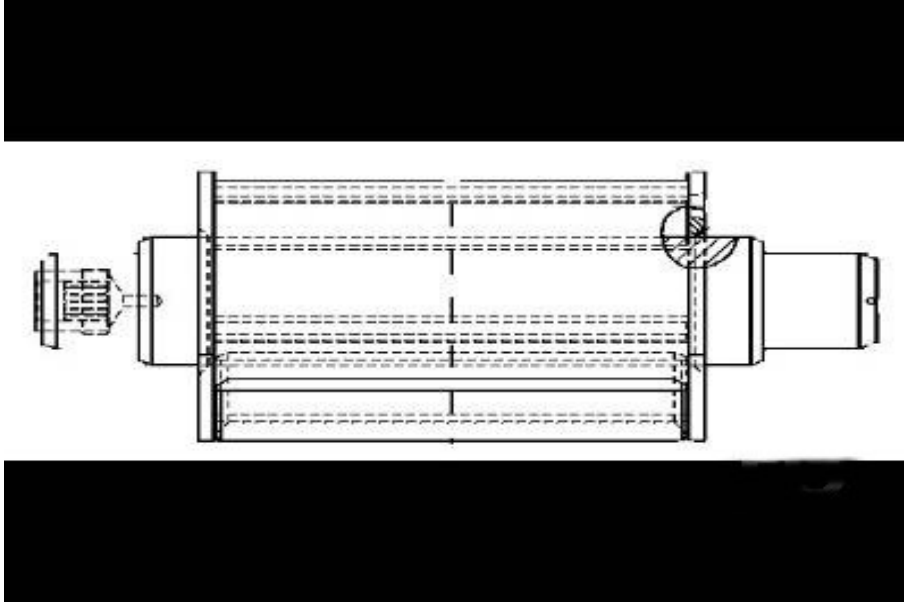

## REFACCIONES VARIAS

to fit CD54, part # 3038757

to fit AP500F, AP555F, AP600F, AP655F, AP1000F, AP1055F, part # 2650685 (63)

to fit Caterpillar AP600F, AP655F, part # 4738991

to fit Caterpillar CD44B, CD8, part # 3635763 (23)