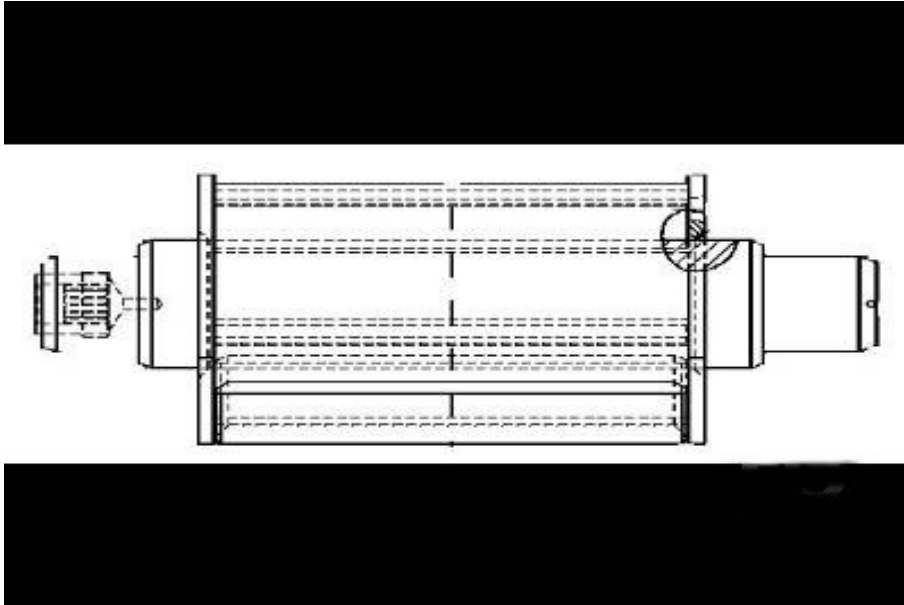

No. Folio: 13270

REFACCIONES VARIAS

to fit CD54, part # 3038757

to fit AP500F, AP555F, AP600F, AP655F, AP1000F, AP1055F, part # 2650685 (63)

to fit Caterpillar AP600F, AP655F, part # 4738991

to fit Caterpillar CD44B, CD8, part # 3635763 (23)