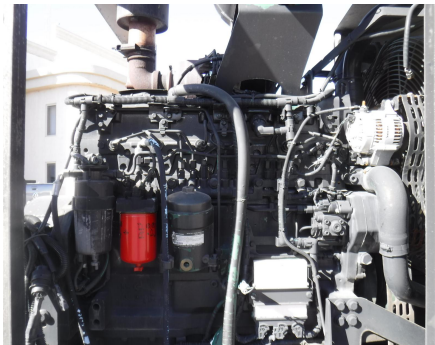

No. Folio: 14787

BOMBA

PIONEER

PP1414S17L71B

2007

8388

| Pioneer Prime Solids Handling Packages | | | | | | | |
|--|-----------------------------|-----------------------------|------------------------------|-------------------------------------|-------------------------------------|-----------------------------|------------------------------|
| Pump Model | PP44S10 | PP66S12 | PP88S12 | PP108S17 | PP1212S17 | PP1414S17 | PP1818S22 |
| Suction/Discharge Connections | 4" x 4" | 6" x 6" | 8" x 8" | 10" x 8" | 12" x 12" | 14" x 14" | 18" x 18" |
| Max Flow (Runout) | 18.00 GPM | 38.00 GPM | 44.00 GPM | 6.50.0 GPM | 9.25.0 GPM | 11.00.0 GPM | 18.00.0 GPM |
| Max Head (Shutoff) | 180' @ 2200rpm | 162' @ 2000rpm | 200' @ 2000rpm | 365' @ 1800rpm | 300' @ 1780rpm | 140' @ 1180rpm | 218' @ 1200rpm |
| Impeller Diameter | 10" | 12" | 12.25" | 17.5" | 17.25" | 17.5" | 22.5" |
| Engine Type | C2.2T 39HP @ 1800 RPM | C4.4T 74HP @ 1800 RPM | C4.4TA 89HP @ 1800 RPM | C11TA 325HP @ 1800 RPM | C11TA 325HP @ 1800 RPM | C9TA 260HP @ 1800 RPM | C18TA 575HP @ 1800 RPM |
| Fuel Consumption | 2.2 GPH | 3.8 GPH | 4.6 GPH | 16.7 GPH | 16.7 GPH | 14.5 GPH | 28.7 GPH |
| Fuel Tank Capacity (GAL) | 60 | 85 | 85 | 275 | 275 | 275 | 275 |
| Priming System Air Removal Capacity | 50 cfm | 50 cfm | 50 cfm | 50 cfm | 50 cfm | 50 cfm | 50 cfm |
| Solids Handling | 3.00" | 3.00" | 3.00" | 3.50" | 3.60" | 4.00" | 4.50" |
| Standard Package | DOT Trailer Mounted | DOT Trailer Mounted | DOT Trailer Mounted | Skid Mounted - DOT Trailer Optional | Skid Mounted - DOT Trailer Optional | Skid Mounted | Skid Mounted |

Precio: 23,500.00 USD mas IVA

CON MOTOR JOHN DEER 6090L A DIESEL 6 CILINDROS, CON TURBO, MARCA EN HORAS 7,646, BOMBA DE AGUA MARCA PIONEER MOD. PP1414S17, ENTRADA Y SALIDA DE 14 PULGADAS,

, - -