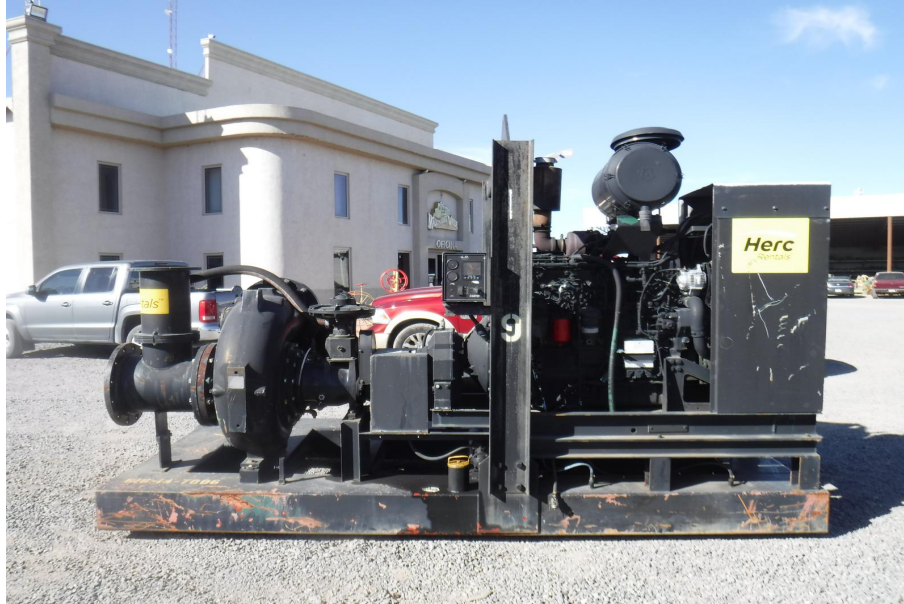

No. Folio: 14787

BOMBA

PIONEER

PP1414S17L71B

2007

8388

| Pioneer Prime Solids Handling Packages | | | | | | | |
|--|-----------------------------|-----------------------------|------------------------------|-------------------------------------|-------------------------------------|-----------------------------|------------------------------|
| Pump Model | PP44S10 | PP66S12 | PP88S12 | PP108S17 | PP1212S17 | PP1414S17 | PP1818S22 |
| Suction/Discharge Connections | 4" x 4" | 6" x 6" | 8" x 8" | 10" x 8" | 12" x 12" | 14" x 14" | 18" x 18" |
| Max Flow (Runout) | 18.00 GPM | 38.00 GPM | 44.00 GPM | 6.50.0 GPM | 9.25.0 GPM | 11.00.0 GPM | 18.00.0 GPM |
| Max Head (Shutoff) | 180' @ 2200rpm | 162' @ 2000rpm | 200' @ 2000rpm | 365' @ 1800rpm | 300' @ 1780rpm | 140' @ 1180rpm | 218' @ 1200rpm |
| Impeller Diameter | 10" | 12" | 12.25" | 17.5" | 17.25" | 17.5" | 22.5" |
| Engine Type | C2.2T 39HP @ 1800 RPM | C4.4T 74HP @ 1800 RPM | C4.4TA 89HP @ 1800 RPM | C11TA 325HP @ 1800 RPM | C11TA 325HP @ 1800 RPM | C9TA 260HP @ 1800 RPM | C18TA 575HP @ 1800 RPM |
| Fuel Consumption | 2.2 GPH | 3.8 GPH | 4.6 GPH | 16.7 GPH | 16.7 GPH | 14.5 GPH | 28.7 GPH |
| Fuel Tank Capacity (GAL) | 60 | 85 | 85 | 275 | 275 | 275 | 275 |
| Priming System Air Removal Capacity | 50 cfm | 50 cfm | 50 cfm | 50 cfm | 50 cfm | 50 cfm | 50 cfm |
| Solids Handling | 3.00" | 3.00" | 3.00" | 3.50" | 3.60" | 4.00" | 4.50" |
| Standard Package | DOT Trailer Mounted | DOT Trailer Mounted | DOT Trailer Mounted | Skid Mounted - DOT Trailer Optional | Skid Mounted - DOT Trailer Optional | Skid Mounted | Skid Mounted |

Precio: 23,500.00 USD mas IVA

CON MOTOR JOHN DEER 6090L A DIESEL 6 CILINDROS, CON TURBO, MARCA EN HORAS 7,646, BOMBA DE AGUA MARCA PIONEER MOD. PP1414S17, ENTRADA Y SALIDA DE 14 PULGADAS,

, - -