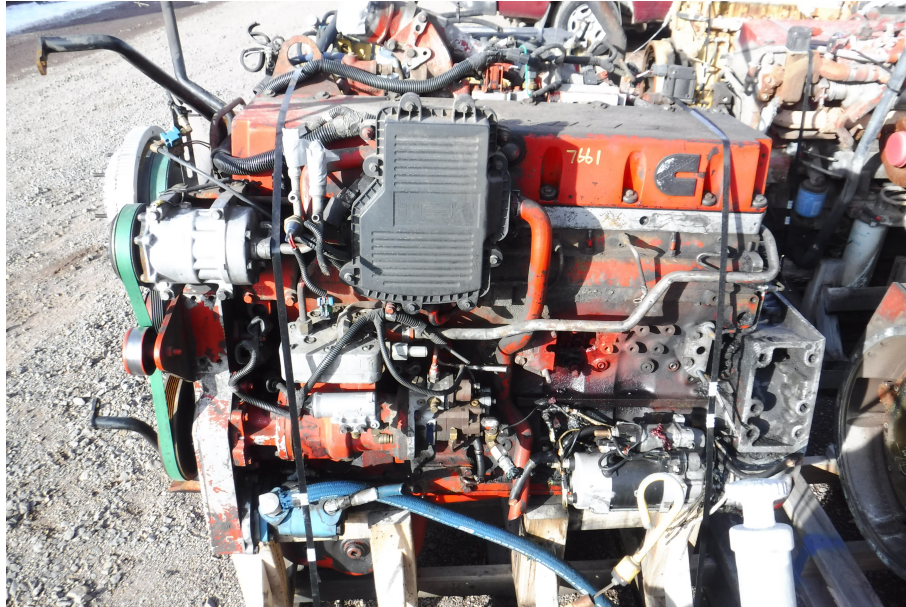

No. Folio: 14872

MOTOR DIESEL

CUMMINS

ISM 350V

0

3090942RX

A DIESEL

, - -