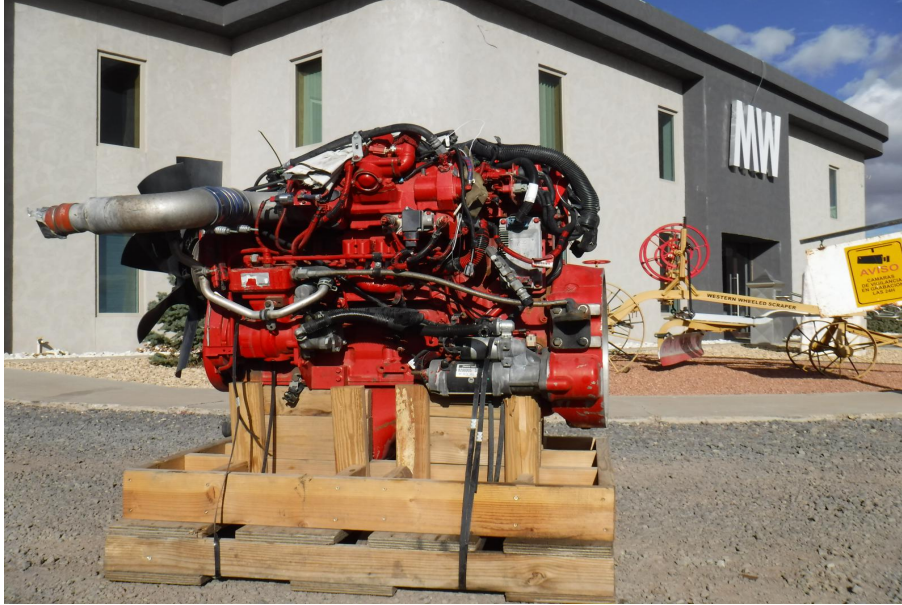

No. Folio: 15258

MOTOR CUMMINS ISL G 320

CUMMINS

ISL G 320

2011

73207636

QuickServe Mobile			
HOME	DATAPLATE	FAULT CODE	PARTS CATA
ESN :	73207636		
VIN:	1FUJCSDX2CHBF3203		
EPA Model Name:	BCEXH0540LBH		
Shop Order:	S027972		
Build Plant:	CNS - CONSOLIDATED DIESEL CO.		
Build Date:	01 Mar 2011		
Warranty Start Date:	28 Apr 2011		
ECM Code :	AW90034		
Fuel Pump Part #:			
Fuel Pump Calibration #:	N054		
CPL #:	CPL3519		
Marketing Model Name:	ISL G 320		
Service Model Name:	ISL G CM2.180		
Engine Configuration:	D883002BX03		

Precio: 6,500.00 USD mas IVA

MOTOR ELECTRONICO A GAS DE 320 HP, CON TURBO, - -