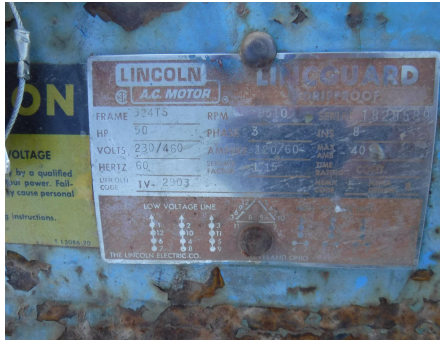

No. Folio: 15335

MOTOR ELECTRICO LINCOLN MOTORS 324TS

LINCOLN MOTORS

324TS

0000

1828589

MOTOR ELECTICO LINCOLN MOTORS 324TS, 50 HP, 230/460 VOLTS, - -