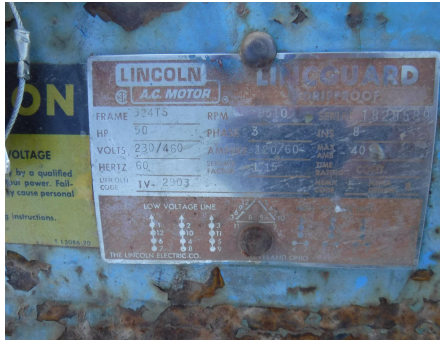

No. Folio: 15335

**MOTOR ELECTRICO LINCOLN MOTORS 324TS**

LINCOLN MOTORS

324TS

0000

1828589

MOTOR ELECTICO LINCOLN MOTORS 324TS, 50 HP, 230/460 VOLTS, - -