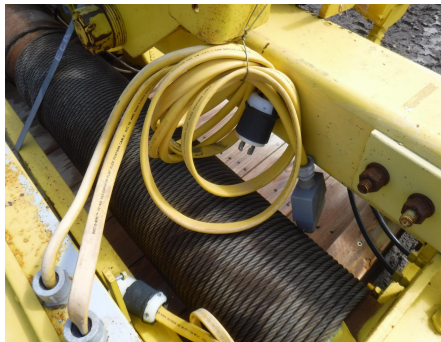

No. Folio: 15638

POLIPASTO ACCO WORK-RATED

ACCO

WORK-RATED

0000

533-20-9529

POLIPASTO ACCO WORK-RATED CON CAPACIDAD DE 9.1 TONELADAS, ALCANCE DE 10 FT, CON MOTOR DE 10 HP, 460 VOLTS,, - -