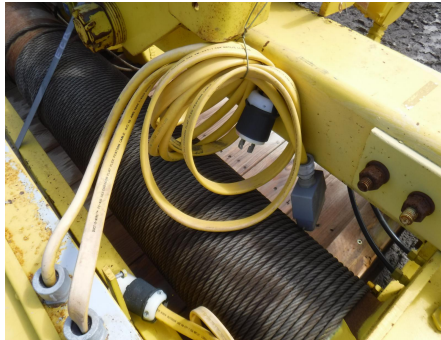

No. Folio: 15638

POLIPASTO ACCO WORK-RATED

ACCO

WORK-RATED

0000

533-20-9529

POLIPASTO ACCO WORK-RATED CON CAPACIDAD DE 9.1 TONELADAS, ALCANCE DE 10 FT, CON MOTOR DE 10 HP, 460 VOLTS,, - -