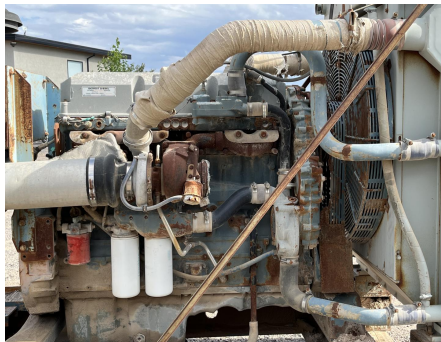

No. Folio: 16999

MOTOR DETROIT DIESEL S60

DETROIT

SERIES 60

2008

R23529184

MOTOR A DIESEL, CON TURBO, , - -