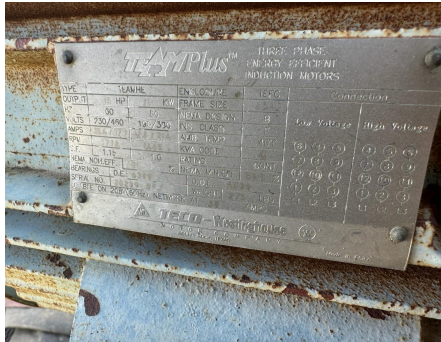

No. Folio: 17478

**MOTOR ELECTRICO TECO-WESTINGHOUSE**

TECO-WESTINGHOUSE

SIN MODELO

0000

20209 BFJ

MOTOR ELECTRICO TECO-WESTINGHOUSE, - -