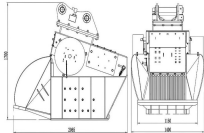

PRODUCTION FEATURES

UNIT: mm

SHIPPING PACKAGE

Shipping Weight: 5,070 lb / 2,300 kg